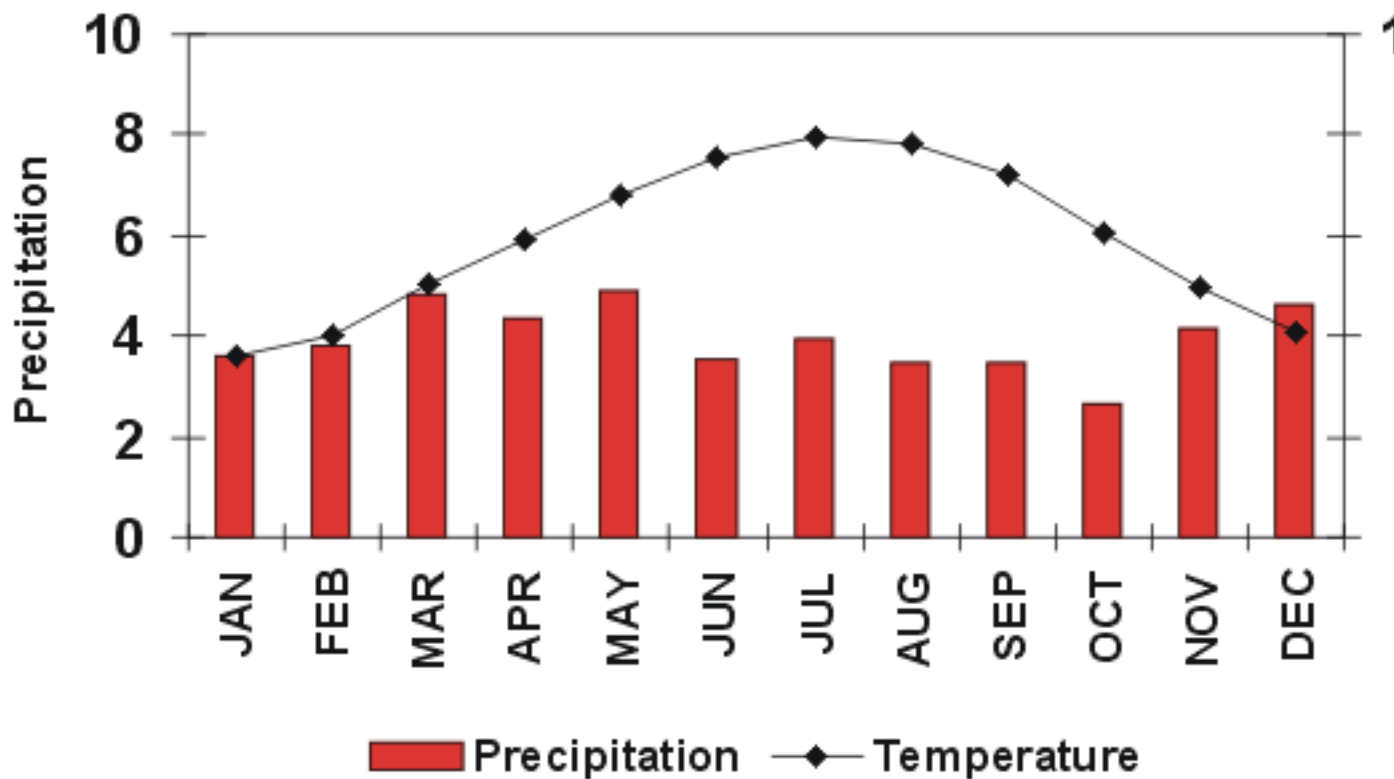

# Nashville, Tennessee

Lat.: 36° 07' N

Long.: 86° 41' W

Elevation: 590 ft. asl

Total Annual Precip.: 47.30"

Avg. Annual Temp.: 59.1°F

<http://www.drought.unl.edu/whatis/climographs/clim-bna.gif>